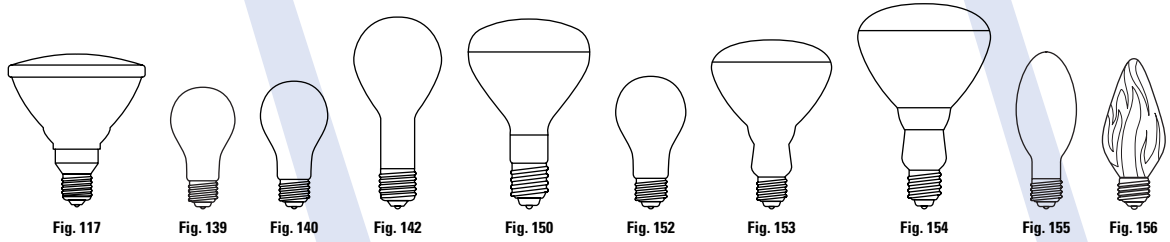

SECTION 6 CovRguard® Lamps

FEATURES

- Polycarbonate protective shield effectively contains shattered glass particles of fluorescent lamps if lamp is broken
- Incandescent protected using Teflon® coatings
- Protects people, food, etc. from broken glass and resists thermal shock breakage from inclement weather
- Available in many types and wattages, including Incandescent and Fluorescent T12, T8 with Starcoat®, and Ecolux® lamps
- UV blocking properties guard against fading and UV degradations
- Available in a variety of colors for decorative and architectural applications

APPLICATIONS

- Grocery
- Food Processing
- Semiconductor
- Hospitals
- Restaurants
- Sand Blasting
- Construction Sites
- Loading Docks
- Elevators
- Trouble Lights
- Metal Fabrication
- Stables, Farms

Watts	Volts	Order Code	Description	Case Qty.	Bulb	Base	Filament Type	LCL (in)	MOL (in)	Lumens	Life (hrs)	CBCP	Additional Information	Footnotes	Figure Number

Incandescent CovRguard®															
40	120	46887	40A15CF/STG CD2	30	A15	Med		2.37	3.50	400	1500		Soft white. Ceiling Fan	21, 59, 65	152
50	120	14727	50A/RS/CVG 24PK	24	A19	Med	C-17A	2.56	3.87	480	1000		Rough Service	21, 59, 60, 65	139
60	120	46888	60A15CF/STGPQ2/6	30	A15	Med	C-9	2.37	3.50	650	1500		Ceiling Fan	21, 59, 65	152
		14414	60A/CVG 24PK	24	A19	Med	CC-6	3.12	4.43	850	1000			21, 59, 60, 65	139
		46845	60A/W/STG PQ2/10	100	A19	Med	CC-6	3.12	4.43	812	1000		Soft White	21, 59, 65	139
65	120	46858	65R30/FL/CVG	30	BR30	Med	CC-6		5.37		2000			21, 65, 95	153
		47723	65R30FL/STGPQ1/6	30	BR30	Med	CC-6		5.37		2000		Indoor Flood	21, 65, 95	153
		47263	75A/RS/CVG-6PK	30	A21	Med	C-17	3.81	5.25	740	1000		Rough Service	21, 59, 60, 65	140
75	120	46895	75A/RS/STG PQ1/6	30	A21	Med	C-17	3.81	5.25		1000		Rough Service	21, 59, 60, 65	140
		47727	75E17/STG PQ1/6	30	E17	Med	CC-6		5.00		4000		Post light	21, 60	155
		47262	100A/RS/CVG-6PK	30	A21	Med	C-17	3.81	5.25	1230	1000		Rough Service	21, 60, 65	140
100	120	47261	100A/RS/STGPQ1/6	30	A21	Med	C-17	3.81	5.25	1230	1000		Rough Service	21, 60, 65	140
		46846	100A/W/STGPQ2/10	100	A19	Med	CC-8	3.12	4.43	1624	750		Soft White	21, 65	139
		47728	100F20/STG PQ1/6	30	F20	Med	CC-9		5.00		3000		Post light	21, 60, 65	156
		46877	120R/40/FL/CVG	30	BR40	Med	CC-6		6.56	1550	1700	1200		21, 65, 95	154
120	130	47725	120R40FL/STG PQ6	30	BR40	Med	CC-6		6.56	1550	1700	1200		21, 65, 95	154
		26370	150PAR/FL/CVG	12	PAR38	Med Skirt	CC-6		5.31	1700	2000		Flood	21, 65, 173, 178, 179	117
		48037	150PAR/FL/STGPQ6	6	PAR38	Med Skirt	CC-6		5.31	1700	2000			21, 65, 173, 178, 179	117
		26371	150PAR/SP/CVG	12	PAR38	Med Skirt	CC-6		5.31	1700	2000		Spot	21, 65, 173, 178, 179	117
		14635	150PS25/CVG	60	PS25	Med	C-9		6.93	2630	1000			21, 60, 65, 179	142
		14716	150RS/CVG	60	PS25	Med	C-17	5.18	6.93	2120	1000		Rough Service	21, 60, 65, 179	142
200	120	14636	200PS30/CVG	60	PS30	Med	C-9	6	8.06	3480	1000			21, 60, 65, 179	142
		14637	200PS30/RS/CVG	60	PS30	Med	C-9	6	8.06	3330	1000			21, 60, 65, 179	142
250	120	46881	250R40/1/CVG	30	R40	Med	C-9		6.56	2150	5000		Food Warming-Infrared	21, 57, 59, 65, 92, 93	150
		47724	250R40/1/STG	30	R40	Med	C-9		6.56	2150	5000		Food Warming-Infrared	21, 57, 59, 65, 92, 93	150