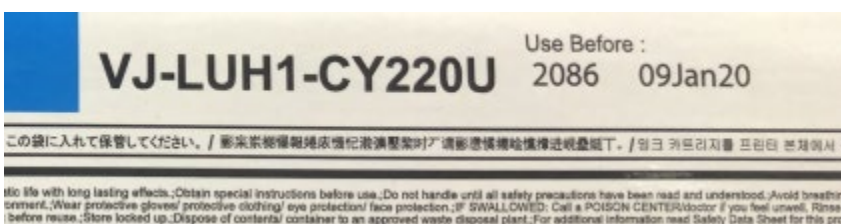

Mutoh UV Inks

All colors expire 1 years from Manufacture date and expiration date is is listed on the cartridge.

This cartridge expires January 9th 2020

See example below.