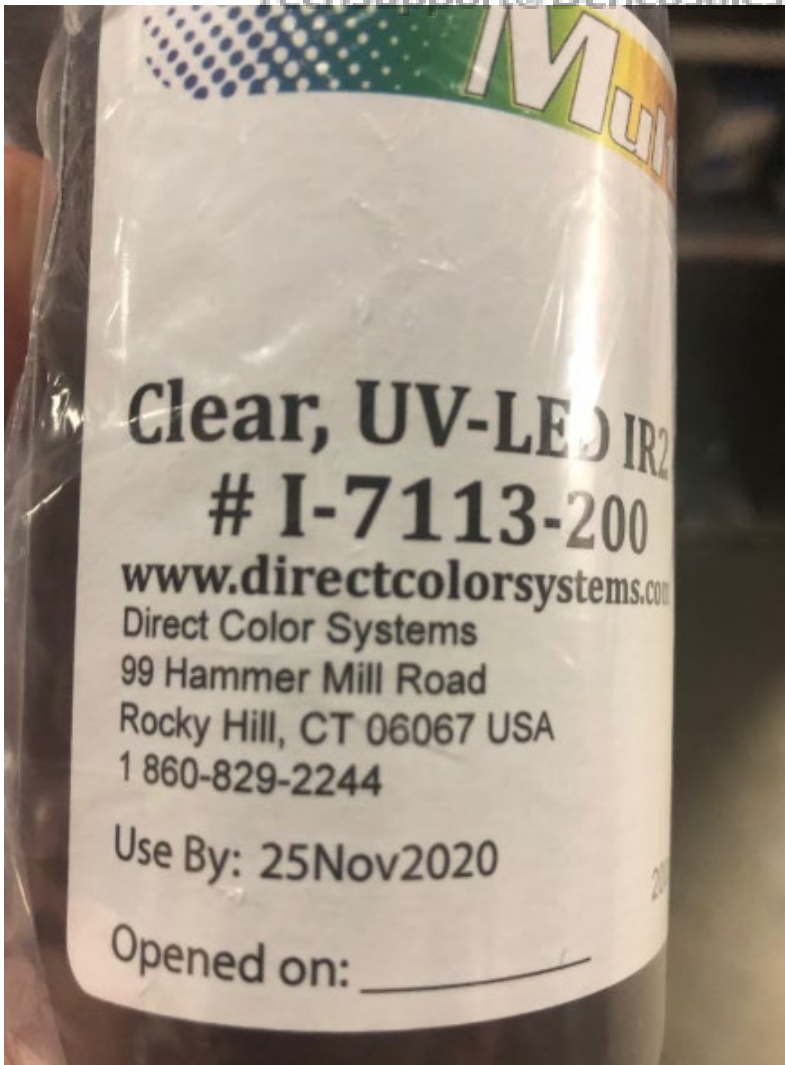

Ink expiration dates and what to look for

Roland Inks

Roland EcoSol Inks

All colors including White and Metallic - expires 2 years from Manufactures Date

Roland UV Inks

All colors expire 1 year from Manufactures date

All colors have the expiration date on the box. See example below, this cartridge expires July 21st 2021

NuTec Solvent Inks

All colors expire 18 months from manufactures date. The manufactures date and expiration date is printed on each cartridge label. See example below, Manufacture date May 2019 and expires November 2020

See example below.

Seiko Inks

Seiko Solvent Inks

All colors expire 1 year from manufacture date which is found on the barcode sticker on the box.

This box expires August 13 2020 See example below

Direct Color Systems Ink

DCS UV inks

All colors expire 1 year from Manufacture date and the expiration date is on the bottle.

This bottle expires November 25th 2020

See example below.

Omni Ink

Omni Direct to Garment Ink

All colors have the expiration date sticker on the bottle.