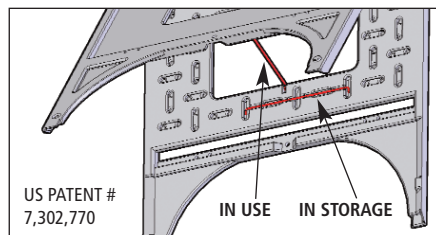

**HOLDS
18" x 24"
SIGNS**

- Change Signs in seconds – display two signs per unit.
- Blanks quickly slide in and out and stay securely in place, no clips, bolts or added parts.
- Molded-in stacking lugs nest into each other when units are stacked which prevents sliding.
- All plastic - no rust, splinters, discoloration or maintenance.

STACKING LUG

STABILIZING BRACE

US PATENT #
7,302,770

Sign	Quik Sign
Dimensions	30-1/2" H x 26" W
Blank Size	18" x 24"
Colors	White Granite
Weight	6.8 lbs.

MULTIPLE
MOUNTING
HOLES FOR
VARIOUS
SIZE SIGNS

**HOLDS
18" x 24"
SIGNS
plus 6" x 24"
rider**

- Strong, durable and light-weight.
- Made of high-grade engineered polyethylene.
- Easy to install using foot-push mounts or hammer knobs (for hard soil).
- No: fading, rust, splinters or painting.

REALICADES

T-CADE

Sign	Realicade	T-cade
Dimensions	45-3/4" H x 26-3/4" W	42-1/2" H x 17-1/4" W
Blank Size	18" x 24"	Various
Colors	White, Black	Various, Black
Weight	3.8 lbs.	1.8 lbs.